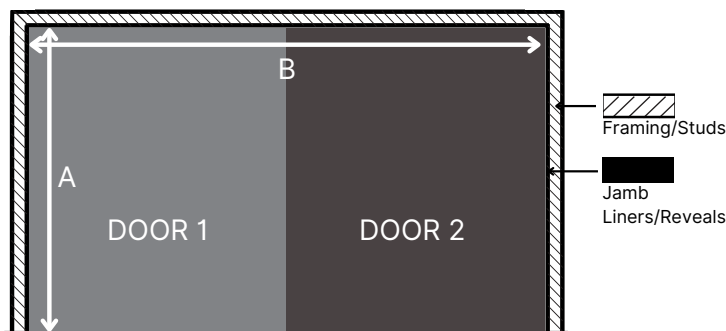

STYLISH UPGRADE

ORDER FORM: ACCESS WARDROBE SLIDER

Customer name:
Phone:
Email:
Site Address/Reference:

How many doors do you require? 2 3

Please record your measurements: (Please note all measurements are taken from inside the jamb)
Max door height = 2400mm Max door width = 1200mm

2 DOOR UNIT

A _____mm B _____mm

My measurements are from inside the jamb

3 DOOR UNIT

A _____mm B _____mm

My measurements are from inside the jamb

What panels do you require?

Door 1