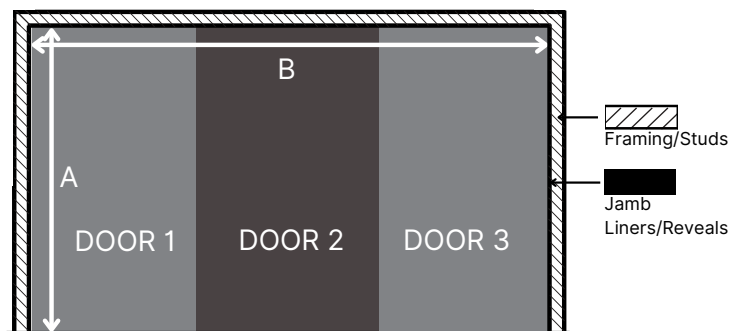

STYLISH UPGRADE

ORDER FORM: ACCESS WARDROBE SLIDER

Customer name:
Phone:
Email:
Site Address/Reference:

How many doors do you require? 2 3

Please record your measurements: (Please note all measurements are taken from inside the jamb)
Max door height = 2400mm Max door width = 1200mm

2 DOOR UNIT

A _____mm B _____mm

My measurements are from inside the jamb

3 DOOR UNIT

A _____mm B _____mm

My measurements are from inside the jamb

What panels do you require?

Door 1