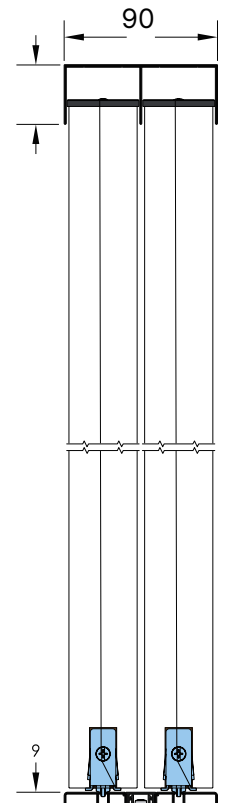

Access Wardrobe Sliders are made to measure and can be manufactured up to 2400mm high with 2, 3 or 4 door panels and are available with the following infills to suit the style of your decor:

- MDF
- Grooved MDF
- Rimu Veneer
- Mirror Panels
- Meltecca

**EASY TO INSTALL BY A
BUILDER OR HOMEOWNER**

WARDROBE ROLL

Upgrade to a Wardrobe Roll. This is our stylish option for cupboards and wardrobes.

This top and bottom track system allows doors to be made as sliding doors.

STYLISH UPGRADE

ORDER FORM: ACCESS WARDROBE SLIDER

Customer name:
Phone:
Email:
Site Address/Reference:

How many doors do you require? 2 3

Please record your measurements: (Please note all measurements are taken from inside the jamb)
Max door height = 2400mm Max door width = 1200mm

ORDER FORM: WARDROBE ROLL

Customer name:
Phone:
Email:
Site Address/Reference:

How many doors do you require? 2 3 4

Please record your measurements: (Please note all measurements are taken from inside the jamb)
Max door height = 2400mm Max door width = 1200mm