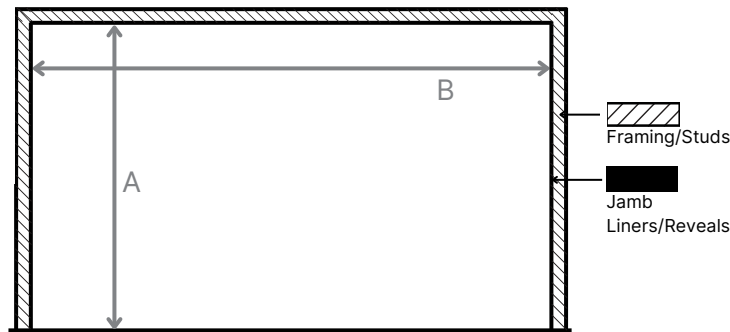

ORDER FORM: WARDROBE ROLL

Customer name:
Phone:
Email:
Site Address/Reference:

How many doors do you require? 2 3 4

Please record your measurements: (Please note all measurements are taken from inside the jamb)
Max door height = 2400mm Max door width = 1200mm