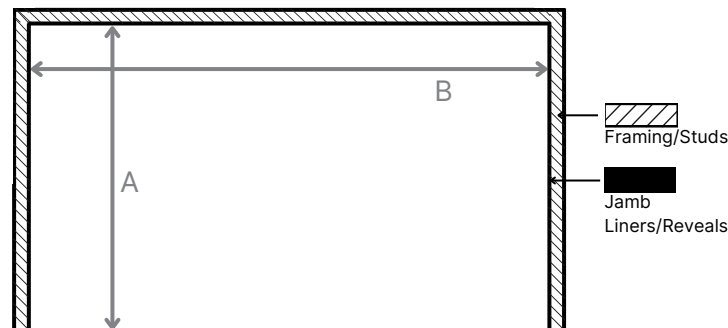

## ORDER FORM: WARDROBE ROLL

Customer name:  
Phone:  
Email:  
Site Address/Reference:

How many doors do you require?    2     3     4

Please record your measurements:    (Please note all measurements are taken from inside the jamb)  
Max door height = 2400mm    Max door width = 1200mm