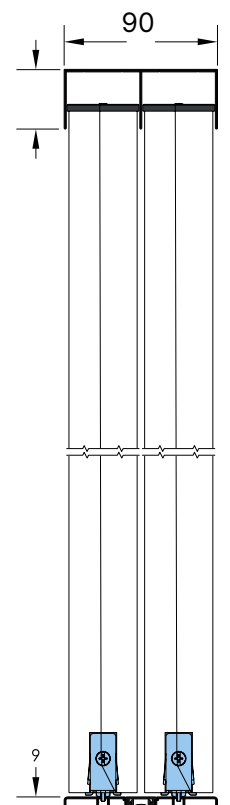

Access Wardrobe Sliders are made to measure and can be manufactured up to 2400mm high with 2, 3 or 4 door panels and are available with the following infills to suit the style of your decor:

- MDF
- Grooved MDF
- Rimu Veneer
- Mirror Panels
- Meltecca

## WARDROBE ROLL

Upgrade to a Wardrobe Roll. This is our stylish option for cupboards and wardrobes.

This top and bottom track system allows doors to be made as sliding doors.

Achieve a more consistent look throughout your home by choosing to have them made to match your pre-hung doors, cavity sliders and bifold doors.

## ORDER FORM: ACCESS WARDROBE SLIDER

Customer name:  
Phone:  
Email:  
Site Address/Reference:

How many doors do you require?    2     3

Please record your measurements:    (Please note all measurements are taken from inside the jamb)  
Max door height = 2400mm    Max door width = 1200mm

## ORDER FORM: WARDROBE ROLL

Customer name:  
Phone:  
Email:  
Site Address/Reference:

How many doors do you require?    2     3     4

Please record your measurements:    (Please note all measurements are taken from inside the jamb)  
Max door height = 2400mm    Max door width = 1200mm