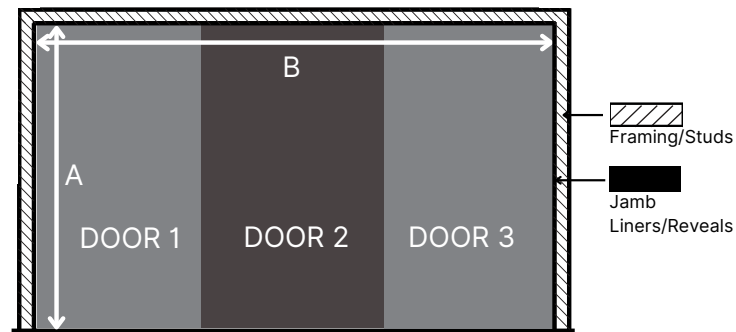

## ORDER FORM: ACCESS WARDROBE SLIDER

Customer name:  
Phone:  
Email:  
Site Address/Reference:

How many doors do you require?    2     3

Please record your measurements:    (Please note all measurements are taken from inside the jamb)  
Max door height = 2400mm    Max door width = 1200mm

2 DOOR UNIT

A \_\_\_\_\_mm    B \_\_\_\_\_mm

My measurements are from inside the jamb

3 DOOR UNIT

A \_\_\_\_\_mm    B \_\_\_\_\_mm

My measurements are from inside the jamb

What panels do you require?

Door 1