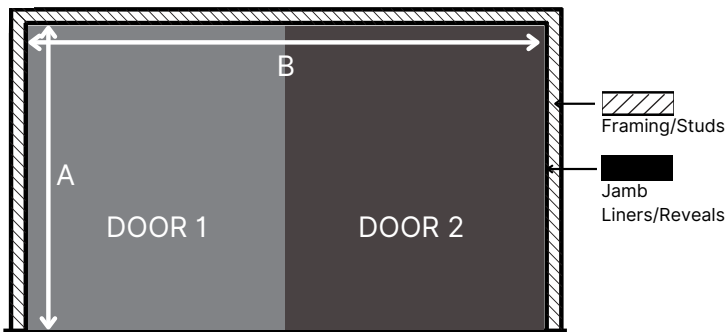

ORDER FORM: ACCESS WARDROBE SLIDER

Customer name:
Phone:
Email:
Site Address/Reference:

How many doors do you require?   2 ☐   3 ☐

Please record your measurements: (Please note all measurements are taken from inside the jamb)
Max door height = 2400mm   Max door width = 1200mm

2 DOOR UNIT

A _____mm   B _____mm

☐ My measurements are from inside the jamb