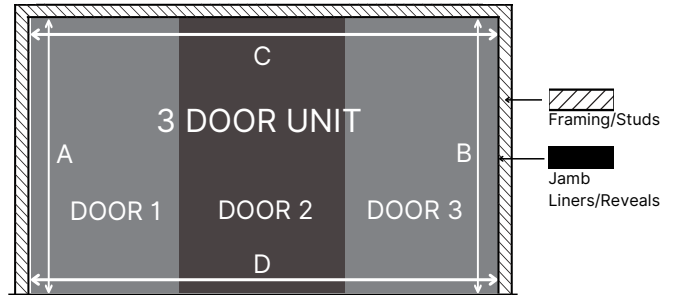

A ____mm B ____mm C ____mm D ____mm

What panels do you require?

Door 1	Door 2	Door 3
☐ Flush Panel	☐ Flush Panel	☐ Flush Panel
☐ *Grooved	☐ *Grooved	☐ *Grooved

☐ Talk to us for further options

*Please see our grooved options here

Choose the colour of your tracks?

☐ Standard White	AVAILABLE IN FULL RANGE OF DULUX DURALLOY POWDER COAT COLOURS
☐ Clear Anodised	
☐ Talk to us about an alternative colour	

Timber Packer required Yes ☐ No ☐