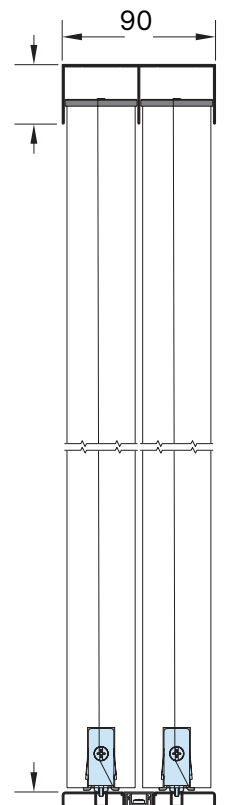

Wardrobe sliders are made to measure and can be manufactured up to 2400mm high with 2, 3 or 4 door panels and are available with the following infills to suit the style of your decor:

- MDF
- Grooved MDF
- Rimu Veneer
- Mirror Panels
- Meltecca

**EASY TO INSTALL BY A
BUILDER OR HOMEOWNER**

WARDROBE ROLL

Upgrade to a Wardrobe Roll. This is our stylish option for cupboards and wardrobes.

This top and bottom track system allows doors to be made as sliding doors.

STYLISH UPGRADE

ORDER FORM

Customer name:
Phone:
Email:
Site Address/Reference:

Access Wardrobe Slider

How many doors do you require?

2 3 4

What size do you require?

(Please note all measurements are taken from inside the jamb)

Max door height = 2400mm Max door width = 1200mm

A ____mm B ____mm C ____mm D ____mm

A ____mm B ____mm C ____mm D ____mm

What panels do you require?

- | Door 1 | Door 2 | Door 3 |
|---------------------------------------|---------------------------------------|---------------------------------------|
| <input type="checkbox"/> MDF | <input type="checkbox"/> MDF | <input type="checkbox"/> MDF |
| <input type="checkbox"/> *Grooved MDF | <input type="checkbox"/> *Grooved MDF | <input type="checkbox"/> *Grooved MDF |
| <input type="checkbox"/> Mirror Panel | <input type="checkbox"/> Mirror Panel | <input type="checkbox"/> Mirror Panel |
| <input type="checkbox"/> Meltecca | <input type="checkbox"/> Meltecca | <input type="checkbox"/> Meltecca |