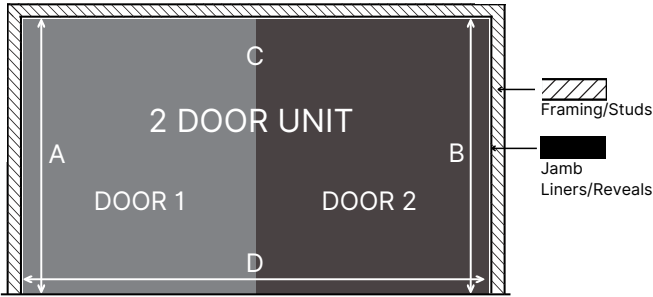

STYLISH UPGRADE

ORDER FORM

Customer name:
Phone:
Email:
Site Address/Reference:

Access Wardrobe Slider

How many doors do you require?

2 3 4

What size do you require?

(Please note all measurements are taken from inside the jamb)

Max door height = 2400mm Max door width = 1200mm

A ____mm B ____mm C ____mm D ____mm

A ____mm B ____mm C ____mm D ____mm

What panels do you require?

- | Door 1 | Door 2 | Door 3 |
|---------------------------------------|---------------------------------------|---------------------------------------|
| <input type="checkbox"/> MDF | <input type="checkbox"/> MDF | <input type="checkbox"/> MDF |
| <input type="checkbox"/> *Grooved MDF | <input type="checkbox"/> *Grooved MDF | <input type="checkbox"/> *Grooved MDF |
| <input type="checkbox"/> Mirror Panel | <input type="checkbox"/> Mirror Panel | <input type="checkbox"/> Mirror Panel |
| <input type="checkbox"/> Meltecca | <input type="checkbox"/> Meltecca | <input type="checkbox"/> Meltecca |