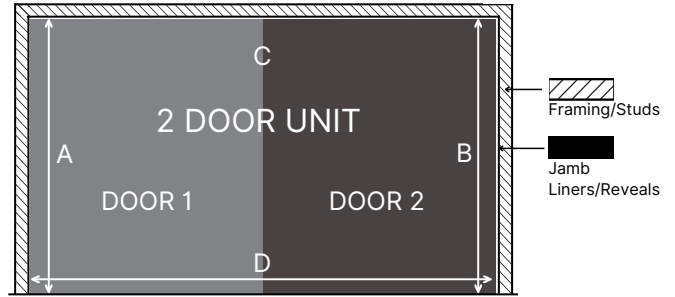

Timber Packer required Yes No

Wardrobe Roll

How many doors do you require?

2 3 4

What size do you require?

(Please note all measurements are taken from inside the jamb)

Max door height = 2400mm Max door width = 1200mm