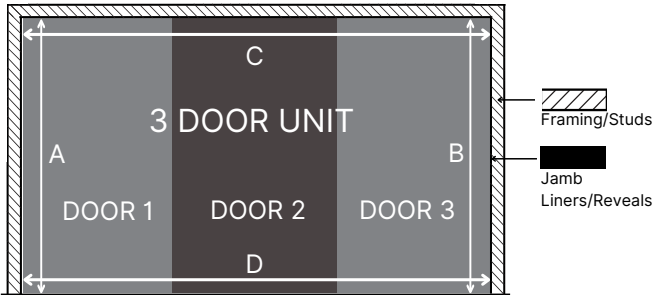

STYLISH UPGRADE

ORDER FORM

Customer name:
Phone:
Email:
Site Address/Reference:

Access Wardrobe Slider

How many doors do you require?

2 3 4

What size do you require?

(Please note all measurements are taken from inside the jamb)

Max door height = 2400mm Max door width = 1200mm

A ____mm B ____mm C ____mm D ____mm

A ____mm B ____mm C ____mm D ____mm

What panels do you require?

- | Door 1 | Door 2 | Door 3 |
|---------------------------------------|---------------------------------------|---------------------------------------|
| <input type="checkbox"/> MDF | <input type="checkbox"/> MDF | <input type="checkbox"/> MDF |
| <input type="checkbox"/> *Grooved MDF | <input type="checkbox"/> *Grooved MDF | <input type="checkbox"/> *Grooved MDF |
| <input type="checkbox"/> Mirror Panel | <input type="checkbox"/> Mirror Panel | <input type="checkbox"/> Mirror Panel |
| <input type="checkbox"/> Meltecca | <input type="checkbox"/> Meltecca | <input type="checkbox"/> Meltecca |